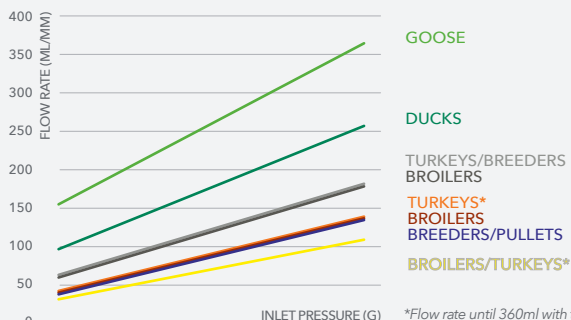

TURKEY HEAVY FINISH NM

TURKEY HEAVY FINISH GM

SNAP ON PLUG

HIGH PRESSURE REGULATOR 0 TO 250G

Versatility production ▶ allows a flow rate of 40 ml up to 360 ml with the yellow and orange nipples for turkey drinkers

NIPPLES FLOW RATES

*Flow rate until 360ml with the high pressure regulator at 250G with the yellow and orange nipples

TECHNICAL CHARACTERISTICS

- ▶ Nipple with 2 moving parts to ensure a good seal
- ▶ Clip-on installation of the components
- ▶ One touch of the activating pin provides water to day old chick
- ▶ PVC pipe for water supply > easy to clean
- ▶ Aluminum profile for suspension
- ▶ Stainless steel pin
- ▶ Double sealing to guaranty leak free